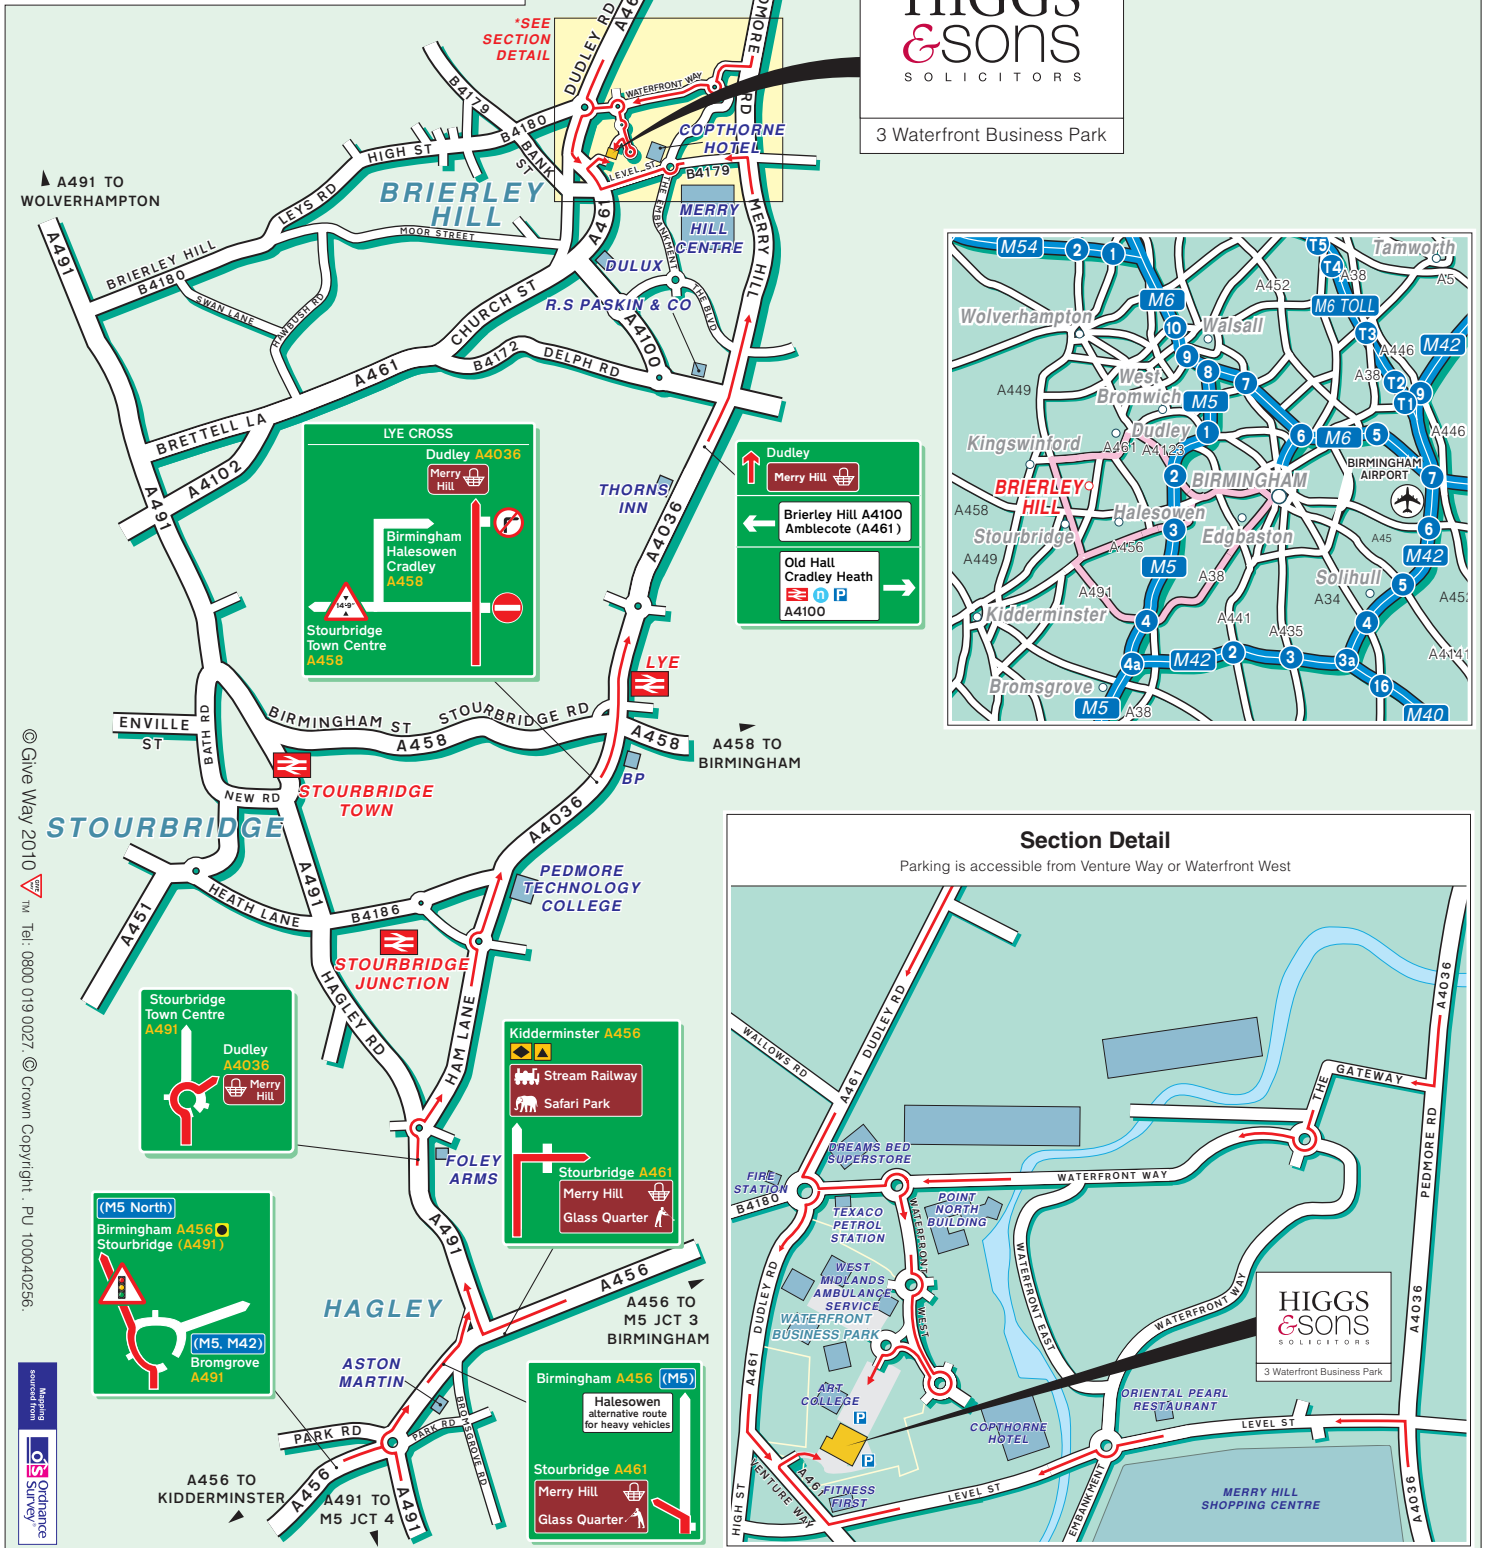

HIGGS & sons

SOLICITORS

3 Waterfront Business Park
Brierley Hill
West Midlands, DY5 1LX

Tel: +44 (0)845 111 5050
Fax: +44 (0)1384 327290
www.higgsandsons.co.uk

Public Transport

By Rail, Stourbridge Junction Station.
Approximately 15 minutes taxi ride away.
For information on train operators and times phone National Rail Enquiries on 0845 7484950.

By Air, Birmingham International Airport.
Approximately 40 minutes drive away.

HIGGS & sons

SOLICITORS

3 Waterfront Business Park

© Give Way 2010. Tel: 0800 019 0027. © Crown Copyright. PU 100040256.