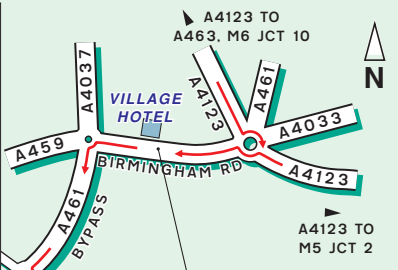

HIGGS & sons

SOLICITORS

3 Waterfront Business Park
Brierley Hill
West Midlands, DY5 1LX

Tel: +44 (0)845 111 5050
Fax: +44 (0)1384 327290
www.higgsandsons.co.uk

Public Transport

By Rail, Stourbridge Junction Station.
Approximately 15 minutes taxi ride away.
For information on train operators and times phone National Rail Enquiries on 0845 7484950.

By Air, Birmingham International Airport.
Approximately 40 minutes drive away.

HIGGS & sons

SOLICITORS

3 Waterfront Business Park

© Give Way 2010. Tel: 0800 019 0027. © Crown Copyright. PU 100040256.