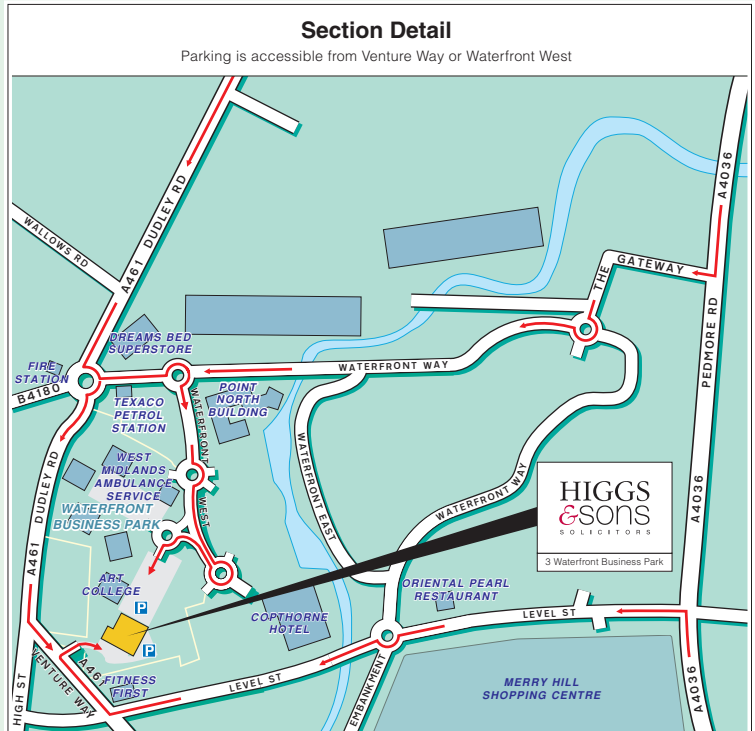

HIGGS & sons

SOLICITORS

3 Waterfront Business Park
Brierley Hill
West Midlands, DY5 1LX

Tel: +44 (0)845 111 5050
Fax: +44 (0)1384 327290
www.higgsandsons.co.uk

Public Transport

By Rail, Stourbridge Junction Station.
Approximately 15 minutes taxi ride away.
For information on train operators and times phone National Rail Enquiries on 0845 7484950.

By Air, Birmingham International Airport.
Approximately 40 minutes drive away.

HIGGS & sons

SOLICITORS

3 Waterfront Business Park

© Give Way 2010. Tel: 0800 019 0027. © Crown Copyright. PU 100040256.