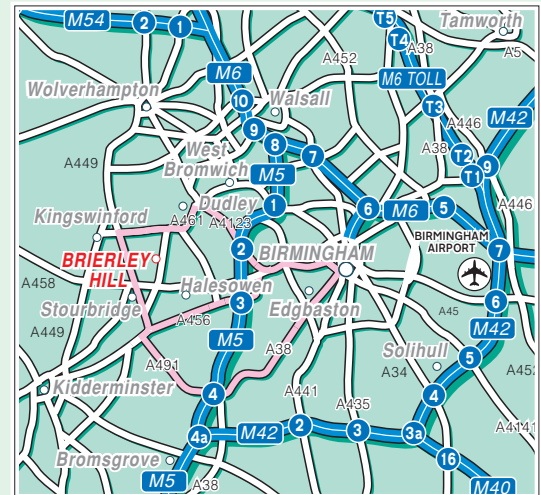

HIGGS & sons

SOLICITORS

3 Waterfront Business Park
Brierley Hill
West Midlands, DY5 1LX

Tel: +44 (0)845 111 5050
Fax: +44 (0)1384 327290
www.higgsandsons.co.uk

Public Transport

By Rail, Stourbridge Junction Station.
Approximately 15 minutes taxi ride away.
For information on train operators and times phone National Rail Enquiries on 0845 7484950.

By Air, Birmingham International Airport.
Approximately 40 minutes drive away.

HIGGS & sons

SOLICITORS

3 Waterfront Business Park

© Give Way 2010. Tel: 0800 019 0027. © Crown Copyright. PU 100040256.